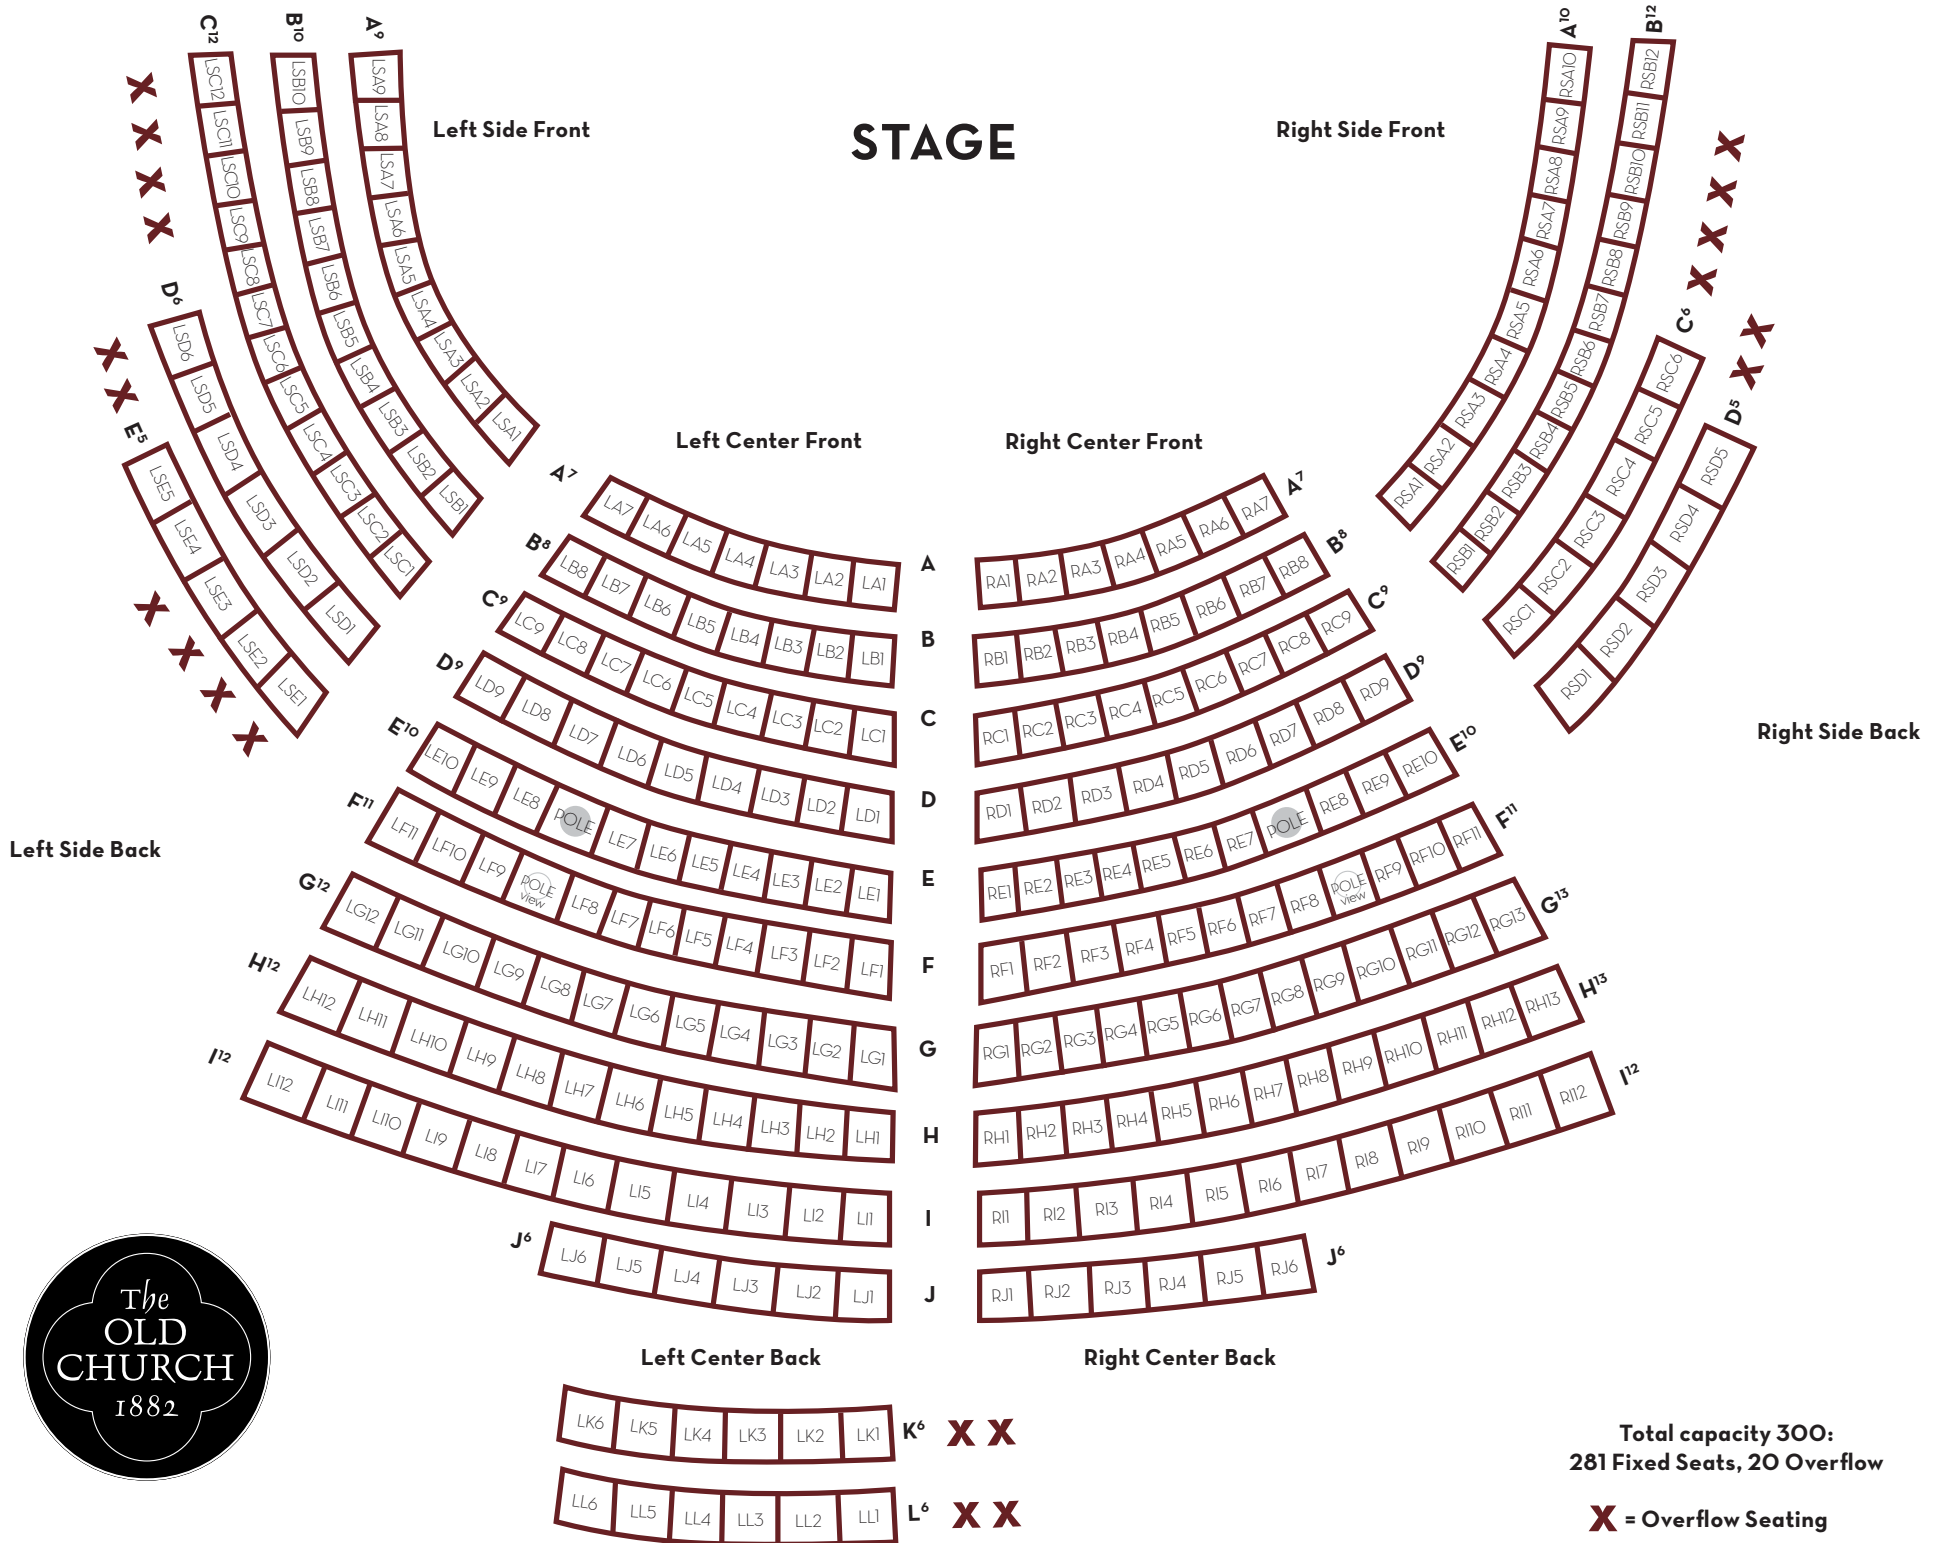

WHEELCHAIR CONCERT SEATING CHART

STAGE

Total capacity 300:
271 Fixed Seats, 22 Overflow,
10 Wheelchair

Wheelchairs = 2 seats. When seating wheelchairs do not sell RSA1 through RSA4 and remove the corresponding X = overflow seats. Do not sell LK1 - LK6

- X = Overflow Seating
- ♿ = Wheelchair Seating
- = Companion Seats

STAGE

Total capacity 300:
281 Fixed Seats, 20 Overflow
X = Overflow Seating