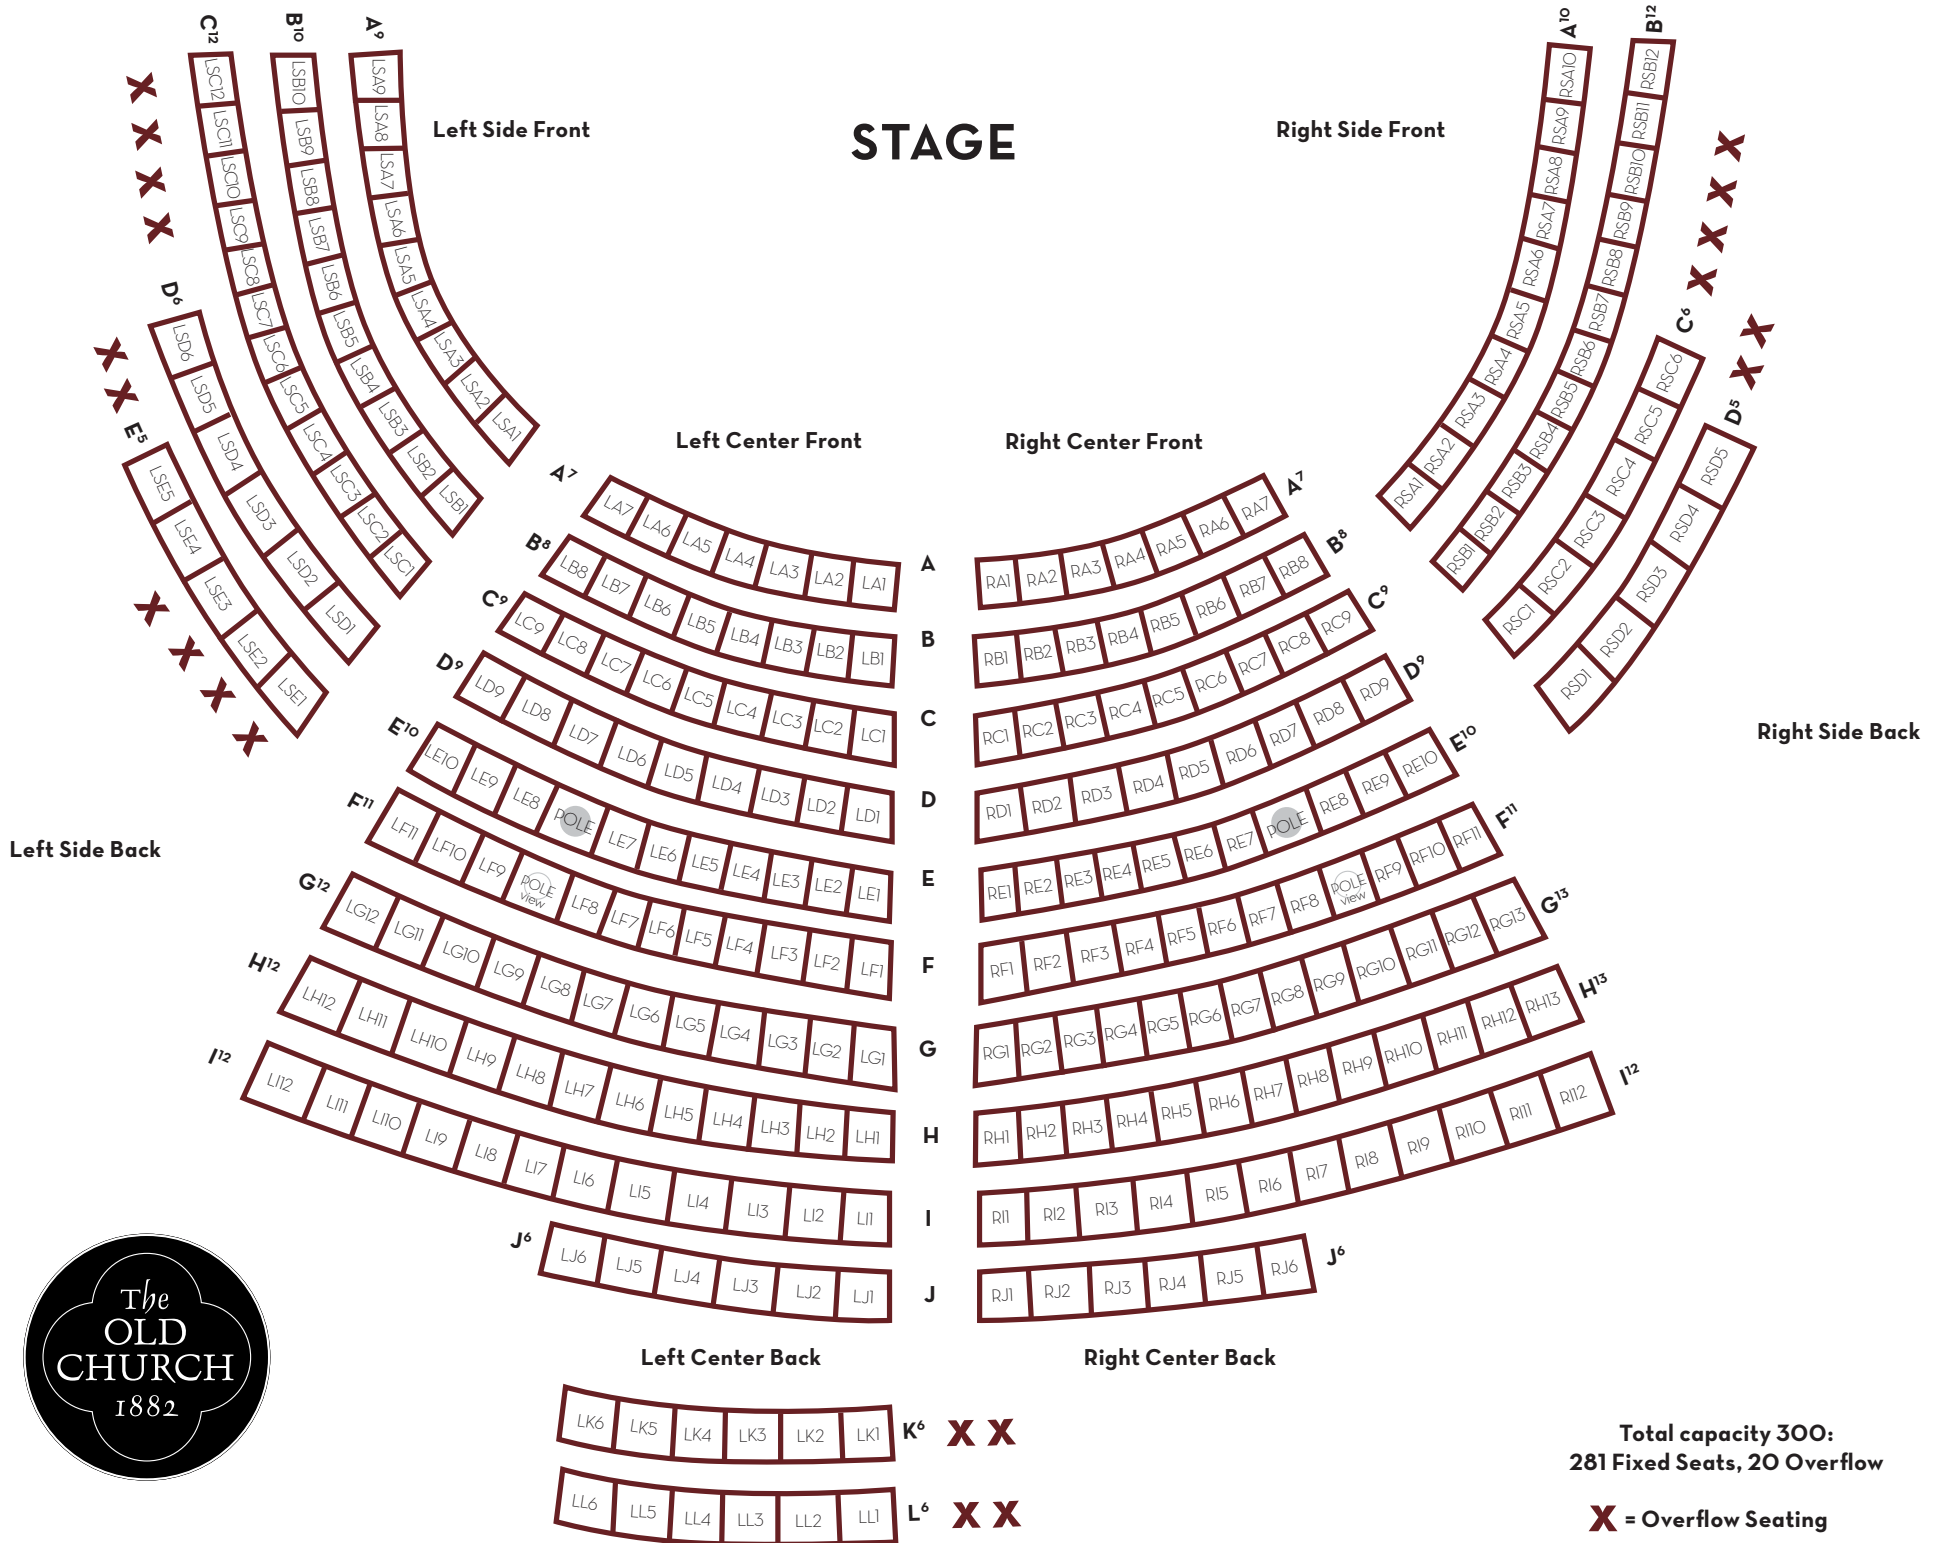

# WHEELCHAIR CONCERT SEATING CHART

## STAGE

Total capacity 300:  
271 Fixed Seats, 22 Overflow,  
10 Wheelchair

Wheelchairs = 2 seats. When seating wheelchairs do not sell RSA1 through RSA4 and remove the corresponding X = overflow seats. Do not sell LK1 - LK6

# STAGE

**Total capacity 300:**  
**281 Fixed Seats, 20 Overflow**  
**X = Overflow Seating**