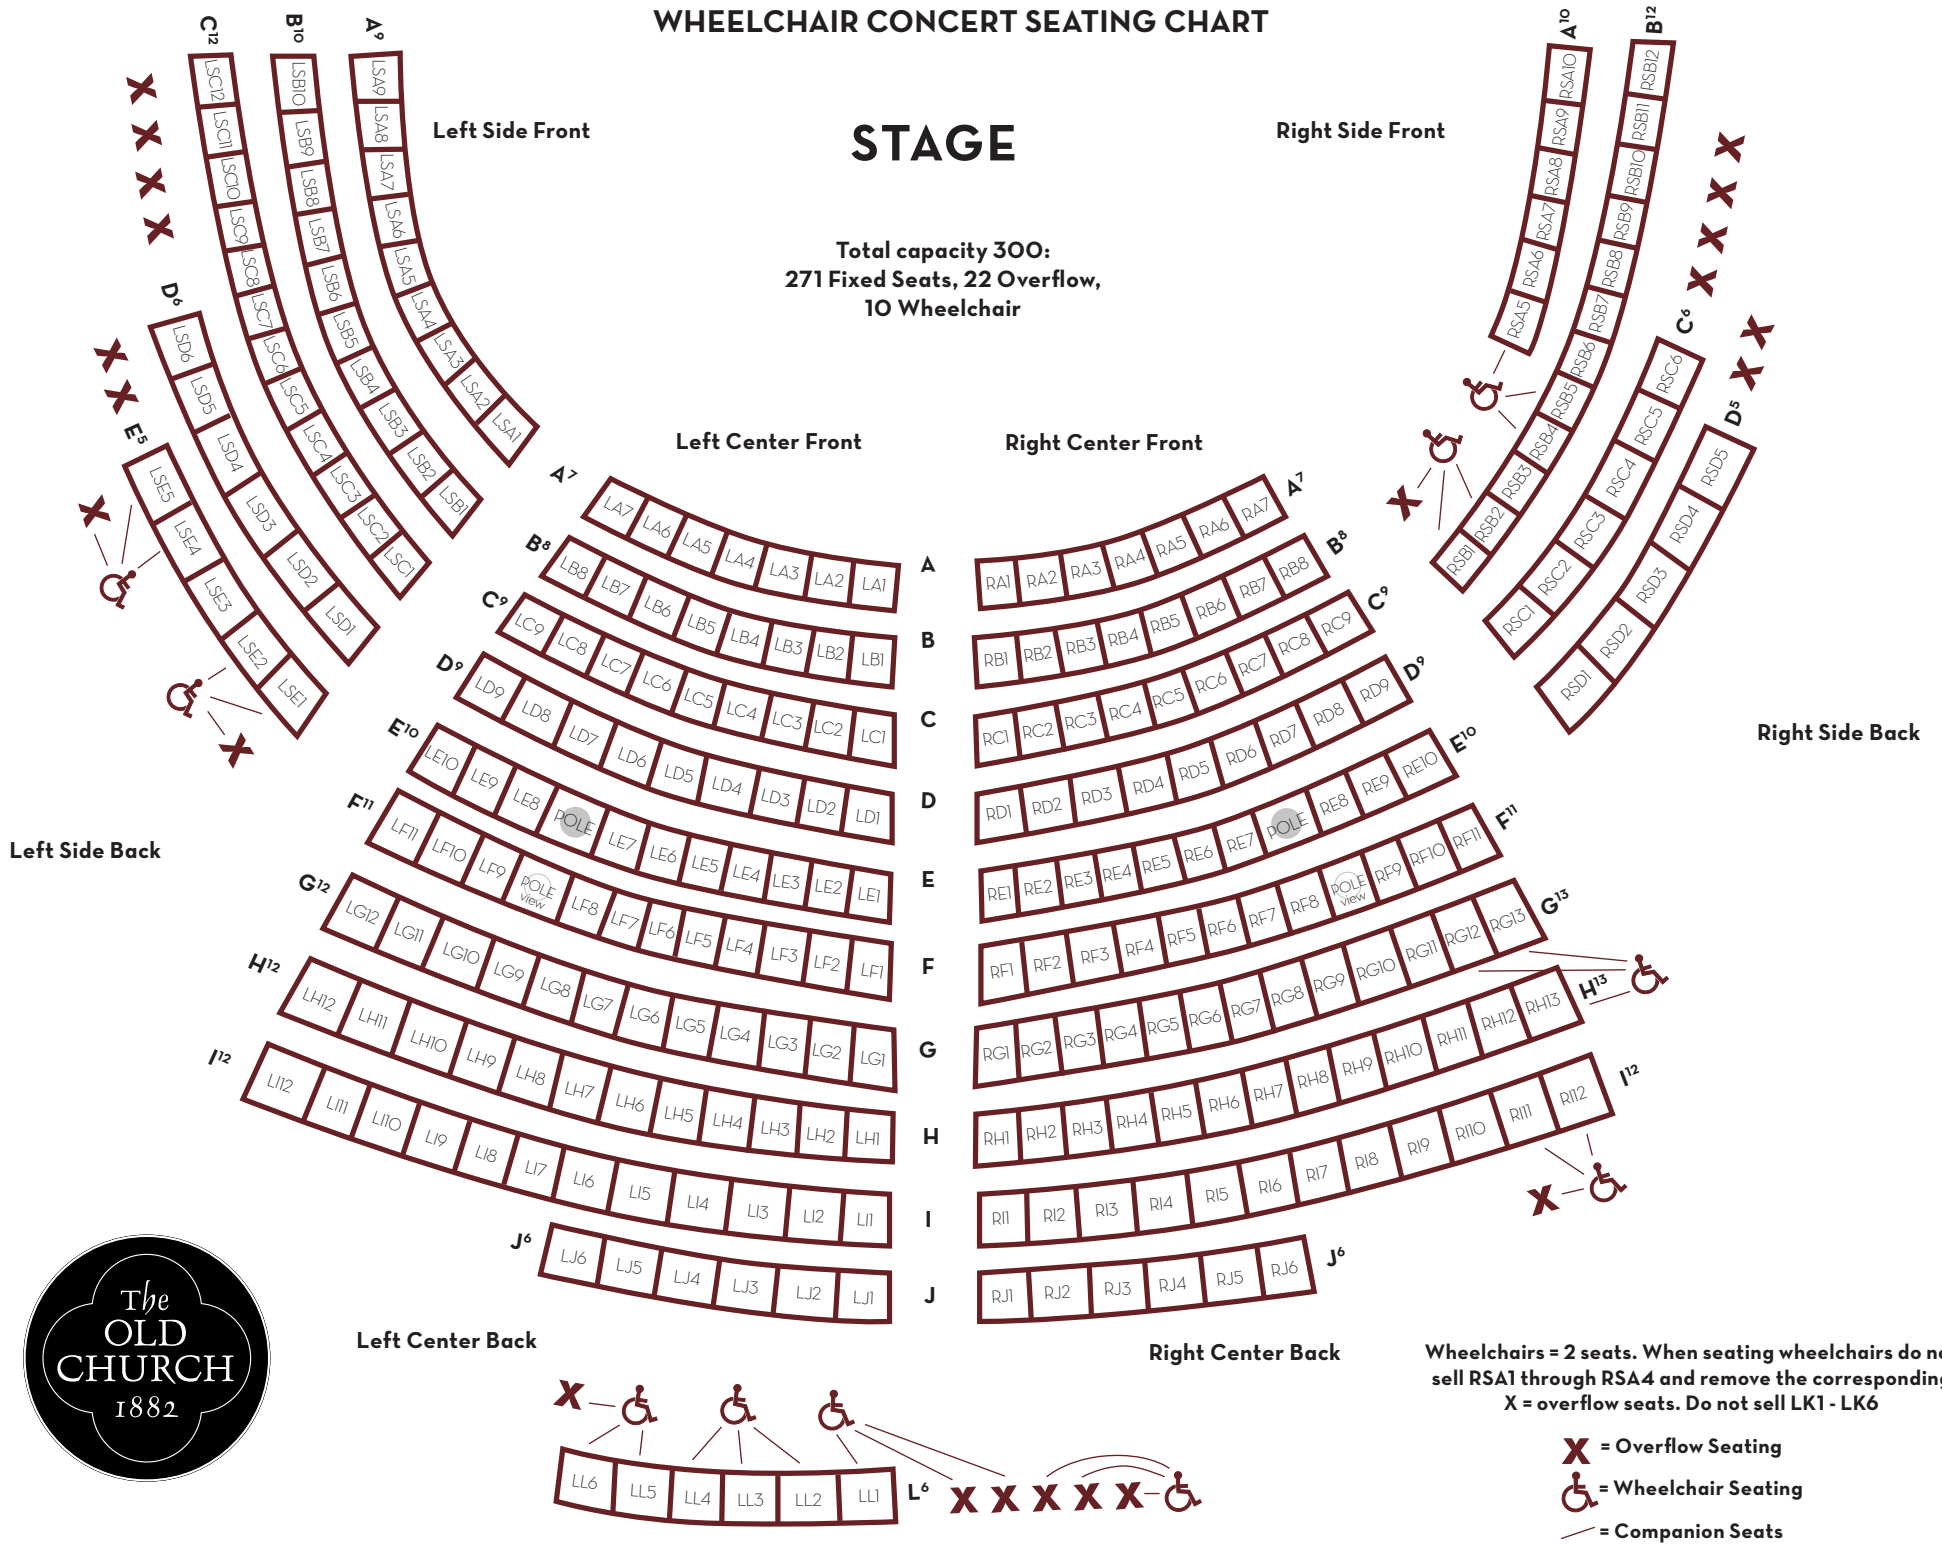

WHEELCHAIR CONCERT SEATING CHART

STAGE

Total capacity 300:
271 Fixed Seats, 22 Overflow,
10 Wheelchair

Wheelchairs = 2 seats. When seating wheelchairs do not sell RSA1 through RSA4 and remove the corresponding X = overflow seats. Do not sell LK1 - LK6

- X = Overflow Seating
- ♿ = Wheelchair Seating
- = Companion Seats

STAGE

Total capacity 300:
281 Fixed Seats, 20 Overflow
X = Overflow Seating