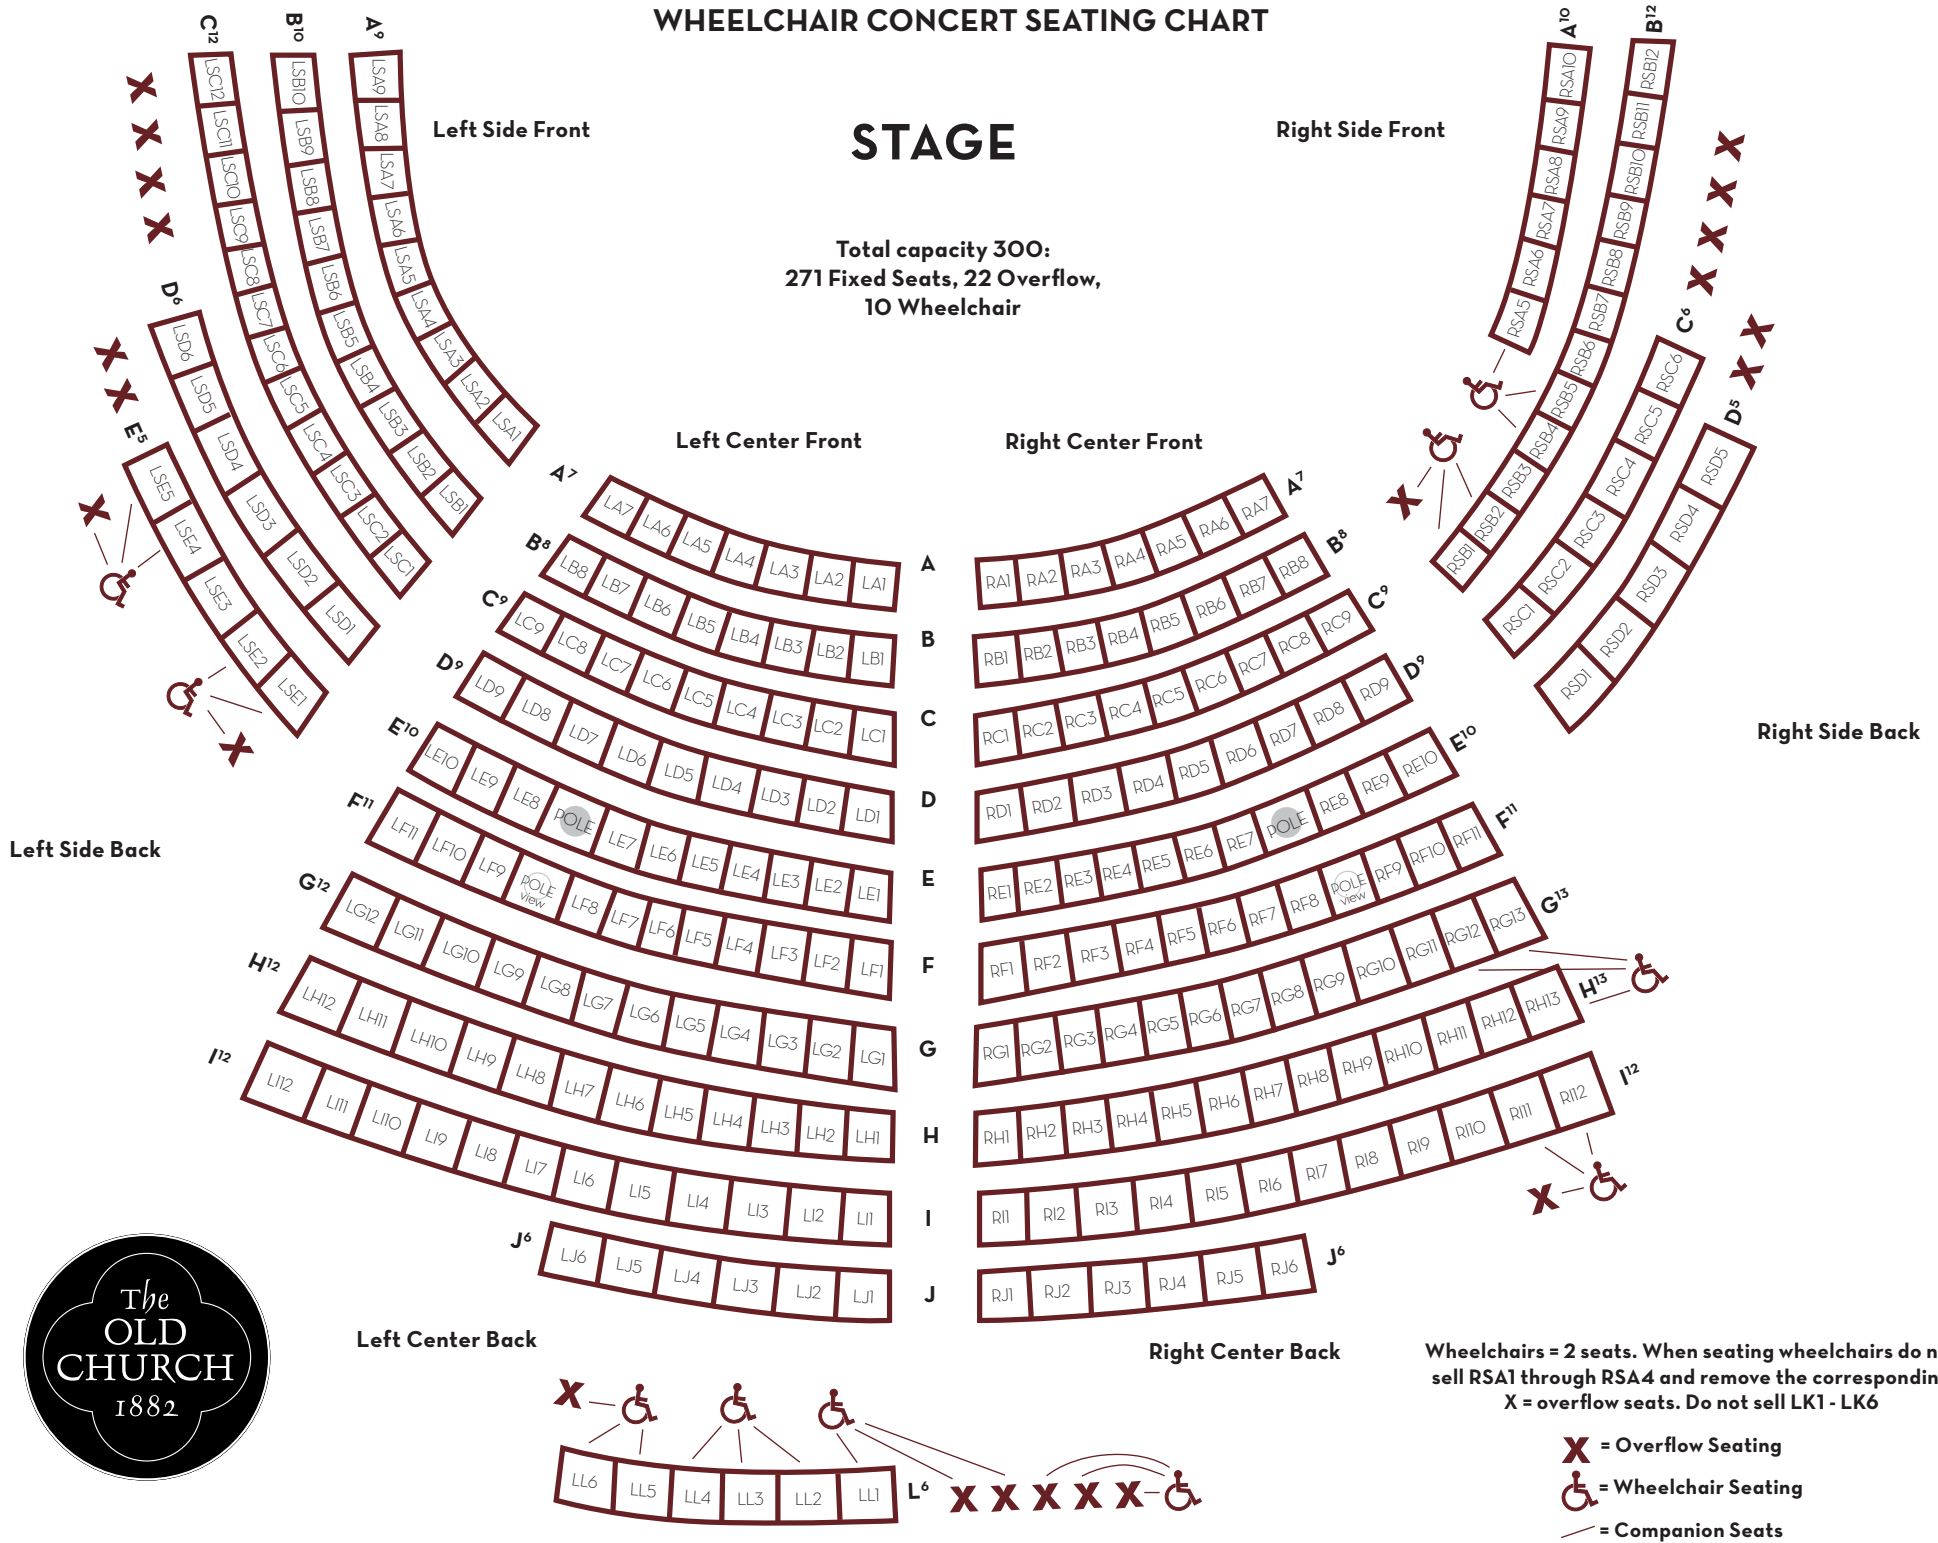

# WHEELCHAIR CONCERT SEATING CHART

## STAGE

Total capacity 300:  
271 Fixed Seats, 22 Overflow,  
10 Wheelchair

Wheelchairs = 2 seats. When seating wheelchairs do not sell RSA1 through RSA4 and remove the corresponding X = overflow seats. Do not sell LK1 - LK6

# STAGE

**Total capacity 300:**  
**281 Fixed Seats, 20 Overflow**  
**X = Overflow Seating**